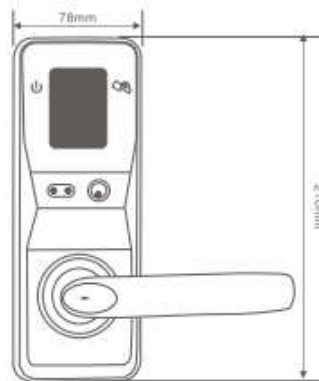

MARCO POLO

3D Face Recognition Residential Electronic Lockset

Model No. EF 05

Finish:

Your Partner in Professional Finishing
Hardware

Technology:

Face Recognition

Digital Password

Mifare Keycard

Metal Key Override

3D FACE RECOGNITION

FAILURE ENTRIES - LOCK WILL BE
LOCKED OUT & ALERTED

ADVANTAGE:

- * User Friendly
 - * Easy to reset
 - * User can be deleted by master
 - * Dual system by pass
 - * Delay time after wrong entries
 - * Stand alone system
 - * Error code / description display
 - * Lower consumption
 - * 2/3A size battery operated
- Face recognition system 6.0 with stable performance under practical different testing in vary circumstances, illumination, data transfer and challenge of age changing, etc.
 - Face 6.0 system use PC camera to process the video streaming and static image. Our extra function is able to distinguish the real face and the picture in live video.
 - Durability touch panel and high resolution lens bring us perfect performance on data transfer in our recognition system. It takes few seconds to complete the programming. User friendly operation manual with auditable guidance to let all users without difficulties in using our system.