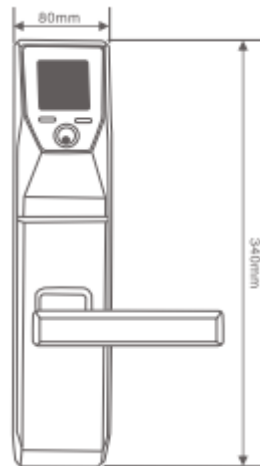

MARCO POLO

3D Face Recognition Residential Electronic Lockset

Model No. EF 15