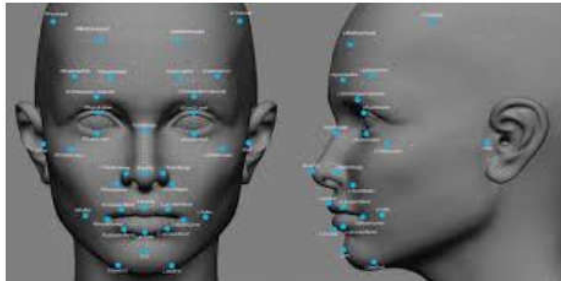

Mifare Keycard

Metal Key Override

3D FACE RECOGNITION

FAILURE ENTRIES - LOCK WILL BE
LOCKED OUT & ALERTED

ADVANTAGE:

- * User Friendly
 - * Easy to reset
 - * User can be deleted by master
 - * Dual system by pass
 - * Delay time after wrong entries
 - * Stand alone system
 - * Error code / description display
 - * Lower consumption
 - * 2/3A size battery operated
- Face recognition system 6.0 with stable performance under practical different testing in vary circumstances, illumination, data transfer and challenge of age changing, etc.
 - Face 6.0 system use PC camera to process the video streaming and static image. Our extra function is able to distinguish the real face and the picture in live video.
 - Durability touch panel and high resolution lens bring us perfect performance on data transfer in our recognition system. It takes few seconds to complete the programming. User friendly operation manual with auditable guidance to let all users without difficulties in using our system.

3D FACE RECOGNITION

100 purchase face + 100 pcs. Passwords +
2 mechanical keys

It can distinguish the twins

Photos can't open the locks

In the light, It also can identify the user's
face

3D FACE RECOGNITION