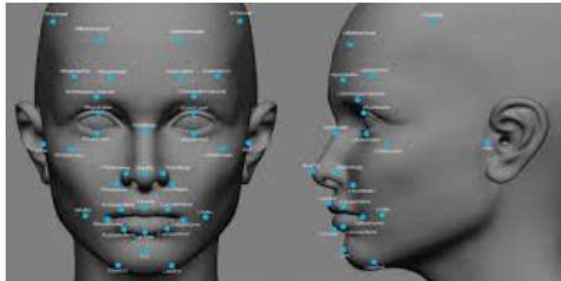

### ADVANTAGE:

- \* User Friendly
  - \* Easy to reset
  - \* User can be deleted by master
  - \* Dual system by pass
  - \* Delay time after wrong entries
  - \* Stand alone system
  - \* Error code / description display
  - \* Lower consumption
  - \* 2/3A size battery operated
- Face recognition system 6.0 with stable performance under practical different testing in vary circumstances, illumination, data transfer and challenge of age changing, etc.
  - Face 6.0 system use PC camera to process the video streaming and static image. Our extra function is able to distinguish the real face and the picture in live video.
  - Durability touch panel and high resolution lens bring us perfect performance on data transfer in our recognition system. It takes few seconds to complete the programming. User friendly operation manual with auditable guidance to let all users without difficulties in using our system.

## 3D FACE RECOGNITION

**100 purchase face + 100 pcs. Passwords +  
2 mechanical keys**

**It can distinguish the twins**

**Photos can't open the locks**

**In the light, It also can identify the user's  
face**

## 3D FACE RECOGNITION

Locks secure personal items, firearms and other valuables and provide personal safety. Locks have evolved in both strength and technological innovation. Electronic and mechanical locks are among the most popular locks used. Certain markets has proved users of electronic lock keep on increasing especially in some developing countries in East Asia with two digits percentage of growth since 2010.