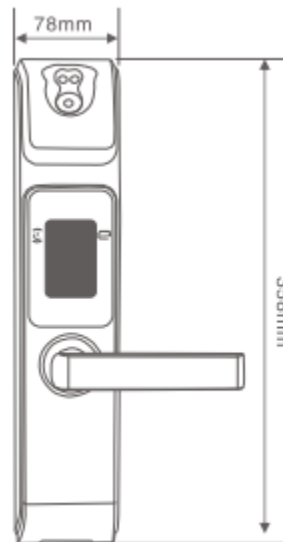

## 3D Face Recognition Residential Electronic Lockset

Model No. EF 16

Finish:

Your Partner in Professional Finishing  
Hardware