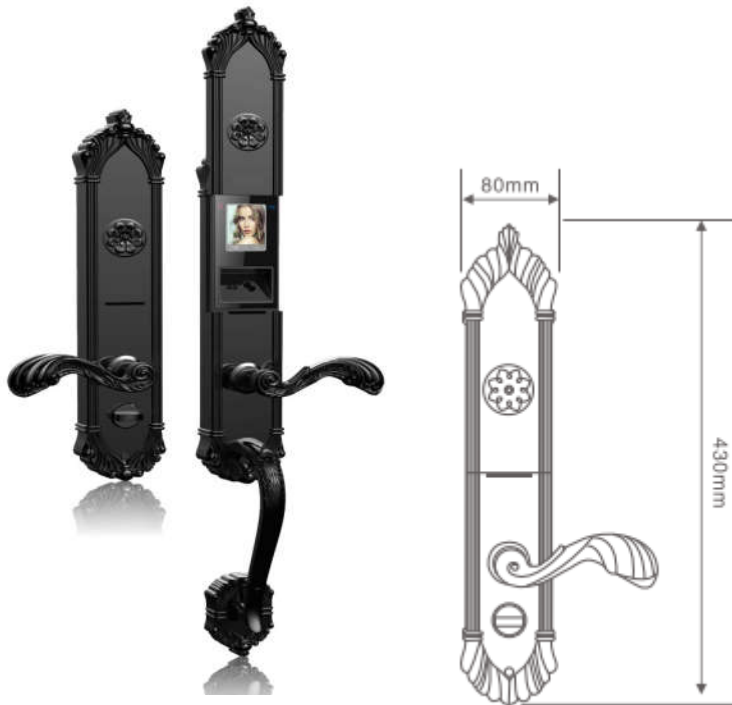

## 3D Face Recognition Residential Electronic Lockset

Model No. EF 18

Finish:

Your Partner in Professional Finishing  
Hardware

## Technology:

Face Recognition

Digital Password

Mifare Keycard

Metal Key Override