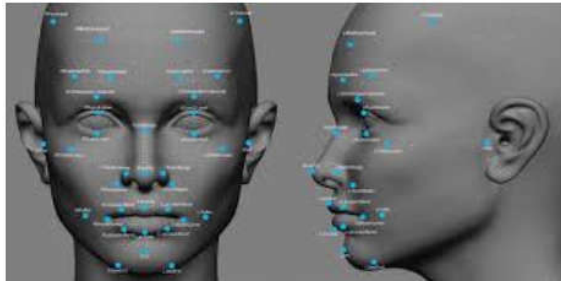

### ADVANTAGE:

- \* User Friendly
  - \* Easy to reset
  - \* User can be deleted by master
  - \* Dual system by pass
  - \* Delay time after wrong entries
  - \* Stand alone system
  - \* Error code / description display
  - \* Lower consumption
  - \* 2/3A size battery operated
- Face recognition system 6.0 with stable performance under practical different testing in vary circumstances, illumination, data transfer and challenge of age changing, etc.
  - Face 6.0 system use PC camera to process the video streaming and static image. Our extra function is able to distinguish the real face and the picture in live video.
  - Durability touch panel and high resolution lens bring us perfect performance on data transfer in our recognition system. It takes few seconds to complete the programming. User friendly operation manual with auditable guidance to let all users with-out difficulties in using our system.

## 3D FACE RECOGNITION

100 purchase face + 100 pcs. Passwords +  
2 mechanical keys

It can distinguish the twins

Photos can't open the locks

In the light, It also can identify the user's  
face

## 3D FACE RECOGNITION

Locks secure personal items, firearms and other valuables and provide personal safety. Locks have evolved in both strength and technological innovation. Electronic and mechanical locks are among the most popular locks used. Certain markets has proved users of electronic lock keep on increasing especially in some developing countries in East Asia with two digits percentage of growth since 2010.