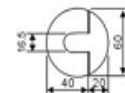

MP-438-SC

Zinc alloy stopper with black buffer, floor mounted half dome shape in satin chrome / bright brass / chrome plated finish

MP-DS027-SC

Stainless steel Stopper floor mounted, pack with 1" anchor bolt, heavy duty, 45mm diameter, 40mm height in satin stainless steel