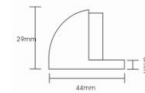

Stainless steel Stopper, floor mounted, half dome shape in satin stainless steel finish

MP-4241-SC / PB