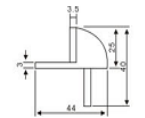

MP-438-SC

Zinc alloy stopper with black buffer, floor mounted half dome shape in satin chrome / bright brass / chrome plated finish

MP-DS027-SC

Stainless steel Stopper floor mounted, pack with 1" anchor bolt, heavy duty, 45mm diameter, 40mm height in satin stainless steel