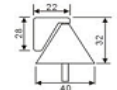

MP-438-SC

Zinc alloy stopper with black buffer, floor mounted half dome shape in satin chrome / bright brass / chrome plated finish

MP-DS027-SC

Stainless steel Stopper floor mounted, pack with 1" anchor bolt, heavy duty, 45mm diameter, 40mm height in satin stainless steel