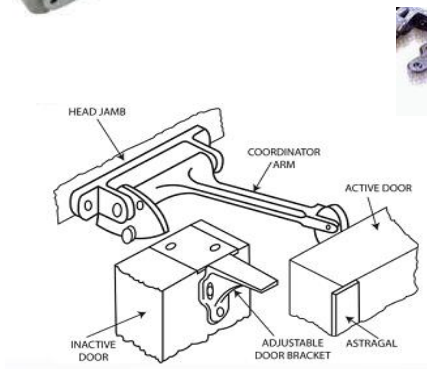

MARCO POLO ARCHITECTURAL HARDWARE

DOOR COORDINATORS

M01-DORCO-2-FIN

M01-DORCO-3-FIN

GRAVITY ACTION ARM DOOR COORDINATORS ARE FOR DESIGNED FOR PREVENTING ACTIVE DOOR CLOSING BEFORE THE ACTIVE DOOR, USED ON DOUBLE LEAVES DOOR.

MODEL	MATERIAL	PROJECTION
M01-DORCO2-	FORGED BRASS	6-1/2" 165MM
M01-DORCO3-	FORGED BRASS	8-1/2" 216MM

FINISH	STANDARD US26D / US3, US5, US10B
--------	----------------------------------

Feature

BHMA4.1.1 TYPE 211 ANSI 156.3

UL 10B/10C LISTED SUIT FOR 3 HOURS FIRE RATED DOOR

TO BE USED WITH AUTOMATIC FLUSH BOLT FOR FULLY AUTOMATIC LOCKING

NYLON ROLLER OR SHORT ARM GLIDES SMOOTHLY OVER DOOR BRACKET AND STRIKE FOR SILENT OPERATION