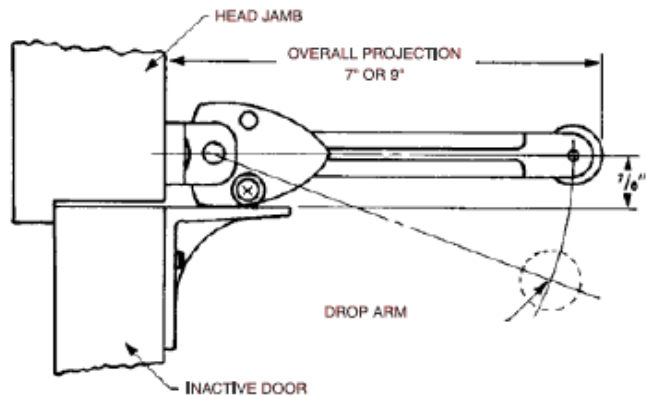

MARCO POLO ARCHITECTURAL HARDWARE

DOOR COORDINATORS

M01-DORCO-2-FIN

M01-DORCO-3-FIN

GRAVITY ACTION ARM DOOR COORDINATORS ARE FOR DESIGNED FOR PREVENTING ACTIVE DOOR CLOSING BEFORE THE ACTIVE DOOR, USED ON DOUBLE LEAVES DOOR.

MODEL	MATERIAL	PROJECTION
M01-DORCO2-	FORGED BRASS	6-1/2" 165MM
M01-DORCO3-	FORGED BRASS	8-1/2" 216MM

FINISH	STANDARD US26D / US3, US5, US10B
--------	----------------------------------

Feature

BHMA4.1.1 TYPE 211 ANSI 156.3