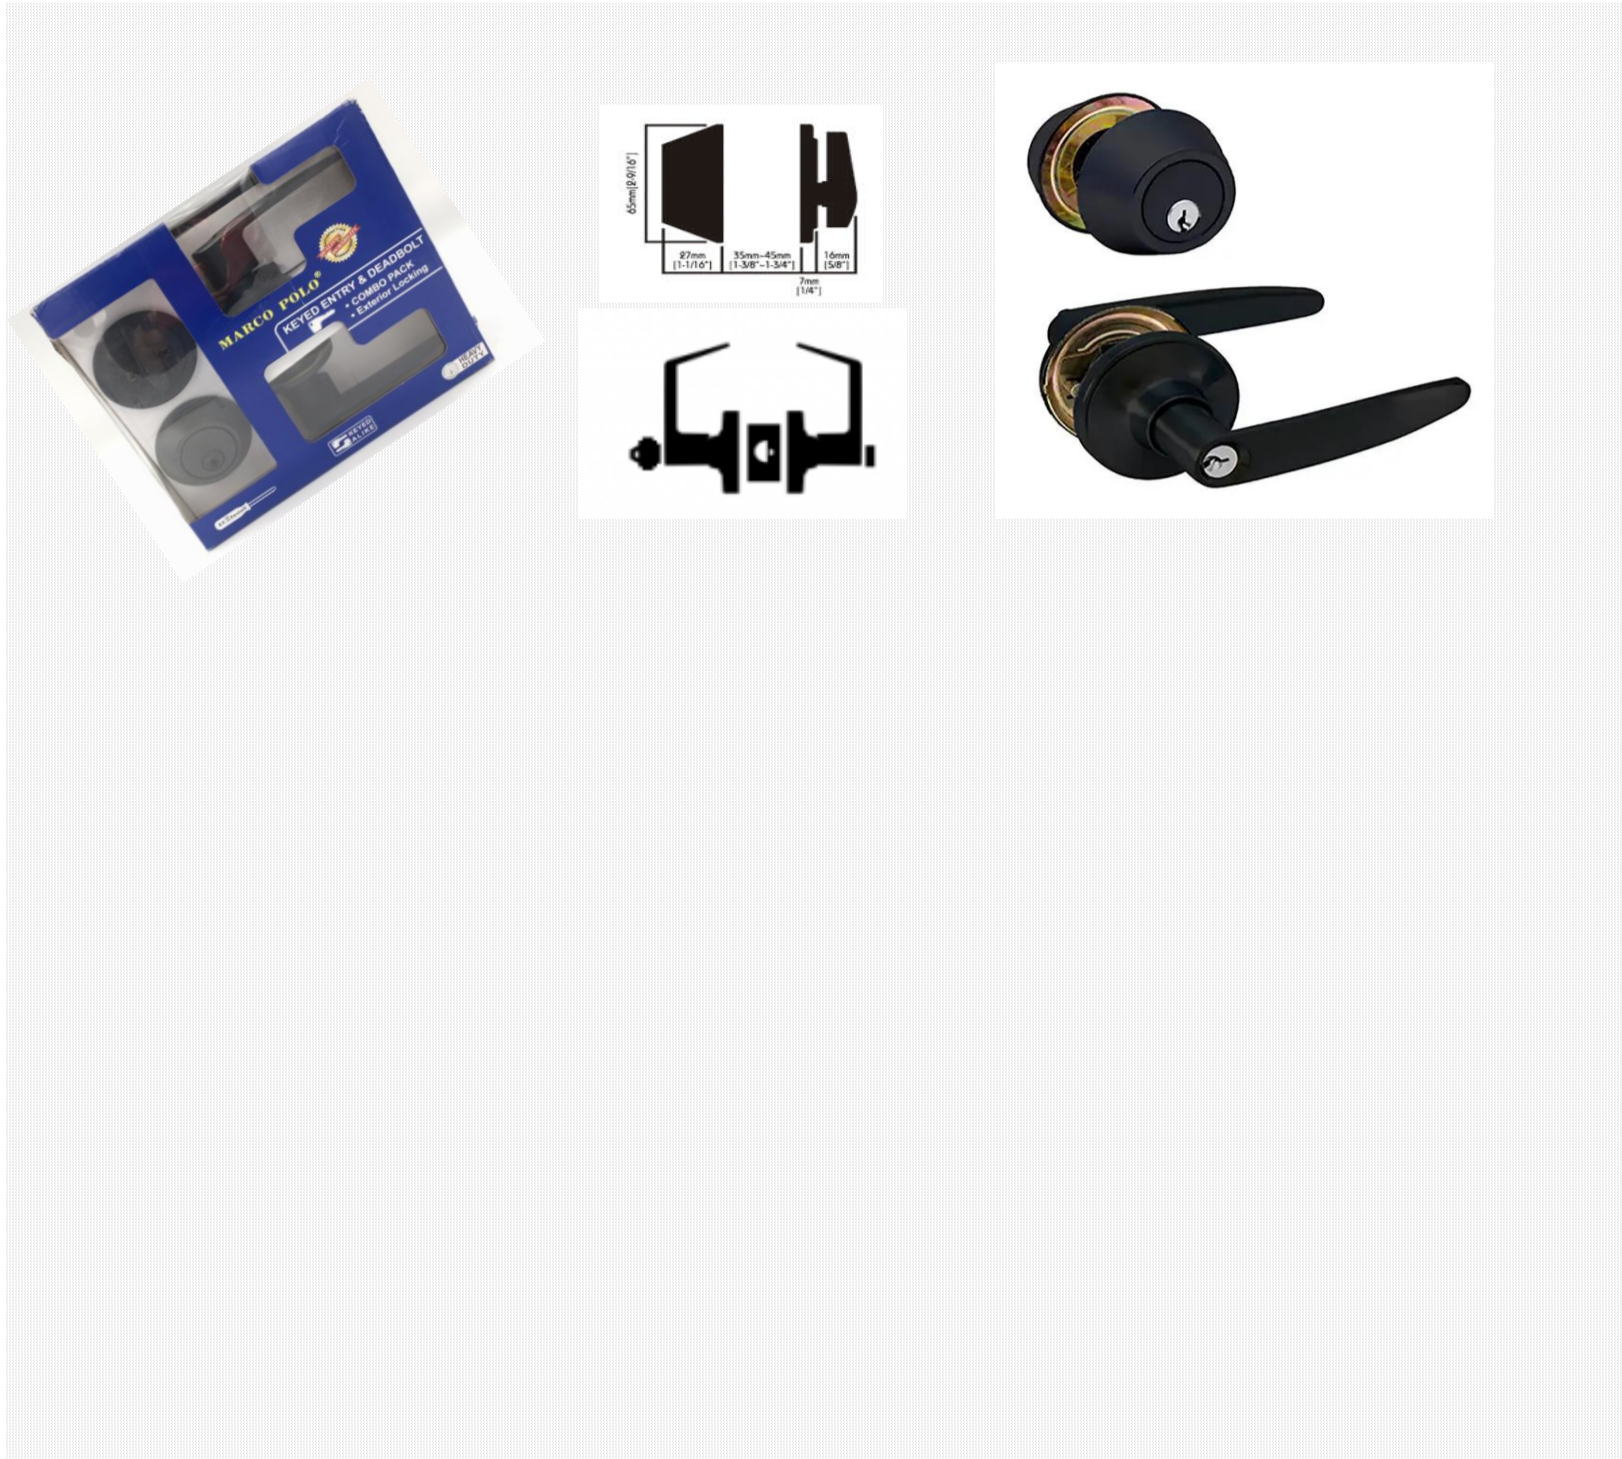

PROFESSIONAL HARDWARE SUPPLIER

PRODUCT SPECIFICATION :

CODE :		BRAND :	MARCO POLO	ORIGIN :	P.R.C.
TYPE :	COMBO KNOB SET	FINISH :	OIL RUBBED BRONZE / US10B		
MODEL :	M01-T803-D2800-1-US10B	MATERIAL:	ZINC ALLOY		

DESCRIPTION :

TUBULAR ENTRANCE LEVER SET C/W SINGLE CYLINDER TUBULAR DEAD BOLT LOCK, FOR RESIDENTIAL ENTRANCE DOOR, SAME KEY TO CONTROL TWO LOCKS

DRAWING / ILLUSTRATION / DIMENSIONS / CERTIFIED :

The picture is only for reference