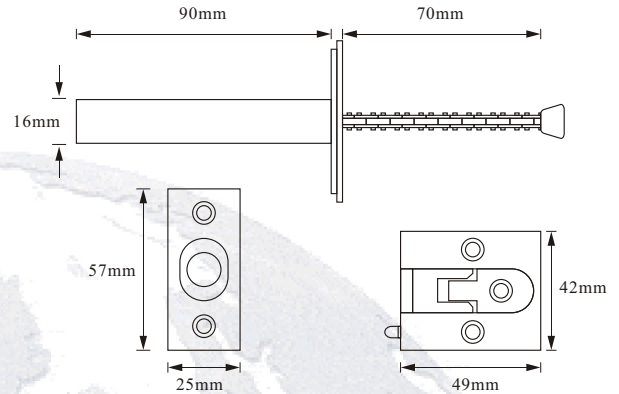

Securichain / Concealed Door chain

M01-MC41-F

"Marco Polo" Securichain / Concealed Door Chain

Completely concealed chain gives additional security for doors, Securichain is fitted concealed in the door frame. Push button facilitates quick and easy locking and is especially suitable for the elderly. Designed for use in either residential or hotel applications.

MC41 Securichain is often specified for contemporary interior design because of the improved aesthetics provided by the neat, uncomplicated installation.

MC41 Securichain enable secured greeting before opening door to visitors. If desired to open door after speaking to visitors through the door gap, the door must be closed first then unlock Securichain.

For use with standard hinged, inward opening doors with a minimum thickness of 30mm.

Available Finish	
US3	Polished Brass
US4	Satin Brass
US5	Antique Brass
US10	Satin Bronze
US11	Antique Copper
US15	Satin Nickel
US26	Chrome plated
US26D	Satin Chrome