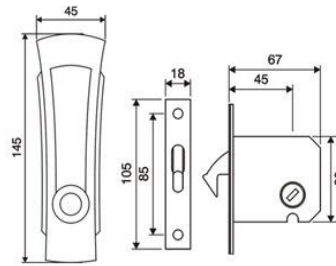

Medium Duty upto 60 kg

Wall mounted
bracket

Each set contains:

- * 4 Wheels hanger
- * Door guide
- * Door stopper
- * Mounting bracket
- * Wrench
- * Screws

M01-SL018-SS

Light Duty upto 40 kg

Each set contains:

- * 4 Wheels hanger
- * Door guide
- * Door stopper
- * Mounting bracket
- * Wrench
- * Screws

Door guide

Sliding hook bolt lock

P1D0 - ENTRANCE
P1D1 - PRIVACY

P2C0 - ENTRANCE
P2C1 - PRIVACY

Model	
P1	P5
P2	P6
P3	P7
P4	P8

Finish
B = BK/SB
C = PS/SB
D = PS/SS
G = PB
S = SN

Function
0 = ENTRANCE
1 = PRIVACY

Sliding hook bolt lock

P3D0 - ENTRANCE
P3D1 - PRIVACY

P4B0 - ENTRANCE
P4B1 - PRIVACY

Sliding hook bolt lock

P5S0 - ENTRANCE
P5S1 - PRIVACY