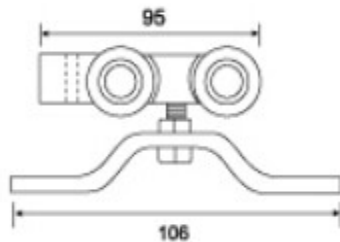

Sliding door

DOOR KIT/ LOCK

Sliding door gear kit

M01-SL329A-AB

Heavy Duty upto 120 kg

Each set contains:

- * 6 Wheels hanger
- * Wheel guide
- * Door stopper
- * Mounting bracket
- * Wrench
- * Screws

M01-SL003A-SS

Medium Duty upto 60 kg

Wall mounted
bracket

Each set contains:

- * 4 Wheels hanger
- * Door guide
- * Door stopper
- * Mounting bracket
- * Wrench
- * Screws

M01-SL018-SS

Light Duty upto 40 kg

Each set contains: