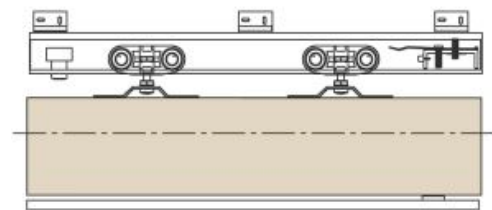

Sliding door

DOOR KIT/ LOCK

Sliding door gear kit

M01-SL329A-AB

Heavy Duty upto 120 kg

Each set contains:

- * 6 Wheels hanger
- * Wheel guide
- * Door stopper
- * Mounting bracket
- * Wrench
- * Screws

M01-SL003A-SS

Medium Duty upto 60 kg

Wall mounted
bracket

Each set contains:

- * 4 Wheels hanger
- * Door guide
- * Door stopper
- * Mounting bracket
- * Wrench
- * Screws

M01-SL018-SS

Light Duty upto 40 kg

Each set contains: