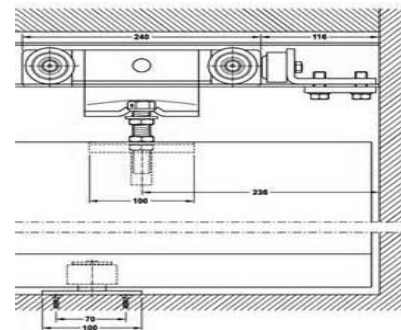

Sliding door

DOOR KIT/ LOCK

Sliding door gear kit

M01-SL329A-AB

Heavy Duty upto 120 kg

Each set contains:

- * 6 Wheels hanger
- * Wheel guide
- * Door stopper
- * Mounting bracket
- * Wrench
- * Screws

M01-SL003A-SS

Medium Duty upto 60 kg

Wall mounted
bracket

Each set contains:

- * 4 Wheels hanger
- * Door guide
- * Door stopper
- * Mounting bracket
- * Wrench
- * Screws

M01-SL018-SS

Light Duty upto 40 kg

Each set contains: