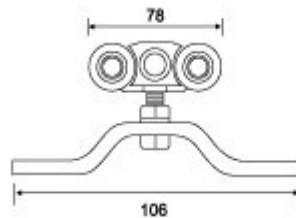

M01-SL018-SS

Light Duty upto 40 kg

Each set contains:

- 4 Wheels hanger
- Door guide
- Door stopper
- Mounting bracket
- Wrench
- Screws

Door guide