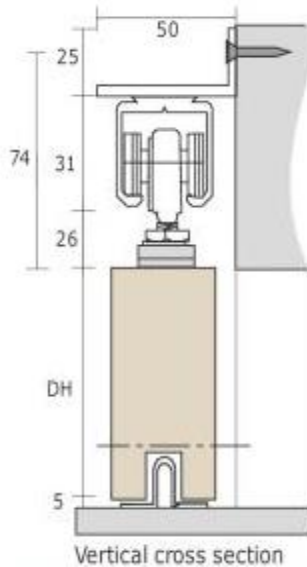

Sliding door

DOOR KIT/ LOCK

Sliding door gear kit

M01-SL329A-AB

Heavy Duty upto 120 kg

Each set contains:

- * 6 Wheels hanger
- * Wheel guide
- * Door stopper
- * Mounting bracket
- * Wrench
- * Screws

M01-SL003A-SS

Medium Duty upto 60 kg

Wall mounted
bracket

Each set contains:

- * 4 Wheels hanger
- * Door guide
- * Door stopper
- * Mounting bracket
- * Wrench
- * Screws

M01-SL018-SS

Light Duty upto 40 kg

Each set contains: