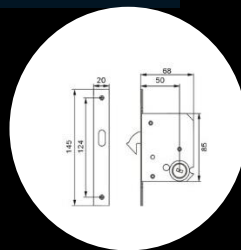

Sliding door

DOOR KIT/ LOCK

Sliding door gear kit

M01-SL329A-AB

Heavy Duty upto 120 kg

Each set contains:

- * 6 Wheels hanger
- * Wheel guide
- * Door stopper
- * Mounting bracket
- * Wrench
- * Screws

M01-SL003A-SS

Medium Duty upto 60 kg

Wall mounted
bracket

Each set contains:

- * 4 Wheels hanger
- * Door guide
- * Door stopper
- * Mounting bracket
- * Wrench
- * Screws

M01-SL018-SS

Light Duty upto 40 kg

Each set contains:

Finish
B = BK/SB
C = PS/SB
D = PS/SS
G = PB
S = SN

Function
0 = ENTRANCE
1 = PRIVACY

Sliding hook bolt lock

P3D0 - ENTRANCE
P3D1 - PRIVACY

P4B0 - ENTRANCE
P4B1 - PRIVACY

Sliding hook bolt lock

P5S0 - ENTRANCE
P5S1 - PRIVACY