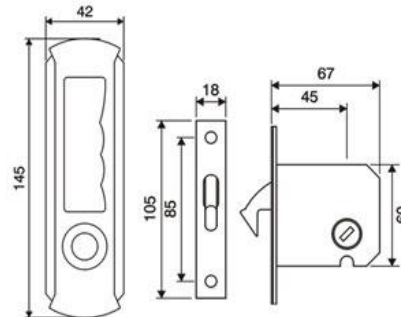

Medium Duty upto 60 kg

Wall mounted
bracket

Each set contains:

- * 4 Wheels hanger
- * Door guide
- * Door stopper
- * Mounting bracket
- * Wrench
- * Screws

M01-SL018-SS

Light Duty upto 40 kg

Each set contains:

- * 4 Wheels hanger
- * Door guide
- * Door stopper
- * Mounting bracket
- * Wrench
- * Screws

Door guide

Sliding hook bolt lock

P1D0 - ENTRANCE
P1D1 - PRIVACY

P2C0 - ENTRANCE
P2C1 - PRIVACY

Model	
P1	P5
P2	P6
P3	P7
P4	P8

Finish
B = BK/SB
C = PS/SB
D = PS/SS
G = PB
S = SN

Function
0 = ENTRANCE
1 = PRIVACY

Sliding hook bolt lock

P3D0 - ENTRANCE
P3D1 - PRIVACY

P4B0 - ENTRANCE
P4B1 - PRIVACY

Sliding hook bolt lock

P5S0 - ENTRANCE
P5S1 - PRIVACY