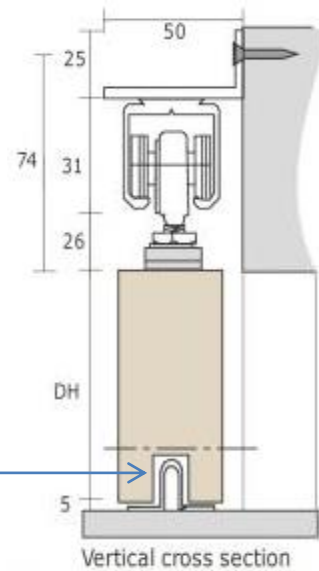

Medium Duty upto 60 kg

Wall mounted
bracket

Each set contains:

- * 4 Wheels hanger
- * Door guide
- * Door stopper
- * Mounting bracket
- * Wrench
- * Screws

M01-SL018-SS

Light Duty upto 40 kg

Each set contains:

- * 4 Wheels hanger
- * Door guide
- * Door stopper
- * Mounting bracket
- * Wrench
- * Screws

Door guide

Sliding hook bolt lock

P1D0 - ENTRANCE
P1D1 - PRIVACY

P2C0 - ENTRANCE
P2C1 - PRIVACY

Model	
P1	P5
P2	P6
P3	P7
P4	P8

Finish
B = BK/SB
C = PS/SB
D = PS/SS
G = PB
S = SN

Function
0 = ENTRANCE
1 = PRIVACY

Sliding hook bolt lock

P3D0 - ENTRANCE
P3D1 - PRIVACY

P4B0 - ENTRANCE
P4B1 - PRIVACY

Sliding hook bolt lock

P5S0 - ENTRANCE
P5S1 - PRIVACY