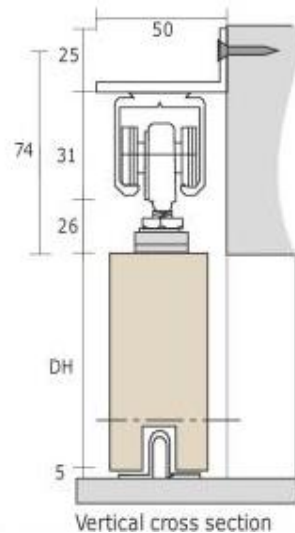

Sliding door

DOOR KIT/ LOCK

Sliding door gear kit

M01-SL329A-AB

Heavy Duty upto 120 kg

Each set contains:

- * 6 Wheels hanger
- * Wheel guide
- * Door stopper
- * Mounting bracket
- * Wrench
- * Screws

M01-SL003A-SS

Medium Duty upto 60 kg

Wall mounted
bracket

Each set contains:

- * 4 Wheels hanger
- * Door guide
- * Door stopper
- * Mounting bracket
- * Wrench
- * Screws

M01-SL018-SS

Light Duty upto 40 kg

Each set contains: