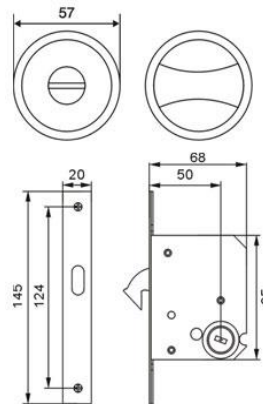

- * 4 Wheels hanger
- * Door guide
- * Door stopper
- * Mounting bracket
- * Wrench
- * Screws

Door guide

Sliding hook bolt lock

P1D0 - ENTRANCE
P1D1 - PRIVACY

P2C0 - ENTRANCE
P2C1 - PRIVACY

Model	
P1	P5
P2	P6
P3	P7
P4	P8

Finish
B = BK/SB
C = PS/SB
D = PS/SS
G = PB
S = SN

Function
0 = ENTRANCE
1 = PRIVACY

Sliding hook bolt lock

P3D0 - ENTRANCE
P3D1 - PRIVACY

P4B0 - ENTRANCE
P4B1 - PRIVACY

Sliding hook bolt lock

P5S0 - ENTRANCE
P5S1 - PRIVACY

P6D0 - ENTRANCE
P6D1 - PRIVACY

Sliding hook bolt lock

P7D0 - ENTRANCE
P7D1 - PRIVACY

P8D0 - ENTRANCE
P8D1 - PRIVACY