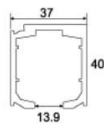

M01-SL018-SS

Light Duty upto 40 kg

Each set contains:

- 4 Wheels hanger
- Door guide
- Door stopper
- Mounting bracket
- Wrench
- Screws

Door guide