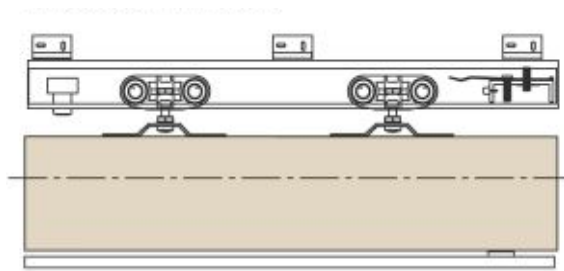

Medium Duty upto 60 kg

Wall mounted
bracket

Each set contains:

- * 4 Wheels hanger
- * Door guide
- * Door stopper
- * Mounting bracket
- * Wrench
- * Screws

M01-SL018-SS

Light Duty upto 40 kg

Each set contains:

- * 4 Wheels hanger
- * Door guide
- * Door stopper
- * Mounting bracket
- * Wrench
- * Screws

Door guide

Sliding hook bolt lock

P1D0 - ENTRANCE
P1D1 - PRIVACY

P2C0 - ENTRANCE
P2C1 - PRIVACY

Model	
P1	P5
P2	P6
P3	P7
P4	P8