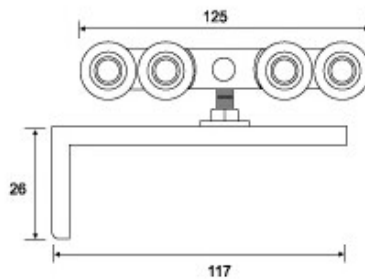

Sliding door

DOOR KIT/ LOCK

Sliding door gear kit

M01-SL329A-AB

Heavy Duty upto 120 kg

Each set contains:

- * 6 Wheels hanger
- * Wheel guide
- * Door stopper
- * Mounting bracket
- * Wrench
- * Screws

M01-SL003A-SS

Medium Duty upto 60 kg

Wall mounted
bracket

Each set contains:

- * 4 Wheels hanger
- * Door guide
- * Door stopper
- * Mounting bracket
- * Wrench
- * Screws

M01-SL018-SS

Light Duty upto 40 kg

Each set contains: