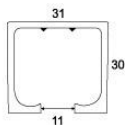

Sliding door

DOOR KIT/ LOCK

Sliding door gear kit

M01-SL329A-AB

Heavy Duty upto 120 kg

Each set contains:

- * 6 Wheels hanger
- * Wheel guide
- * Door stopper
- * Mounting bracket
- * Wrench
- * Screws

M01-SL003A-SS

Finish
B = BK/SB
C = PS/SB
D = PS/SS
G = PB
S = SN

Function
0 = ENTRANCE
1 = PRIVACY

Sliding hook bolt lock

P3D0 - ENTRANCE
P3D1 - PRIVACY

P4B0 - ENTRANCE
P4B1 - PRIVACY

Sliding hook bolt lock

P5S0 - ENTRANCE
P5S1 - PRIVACY